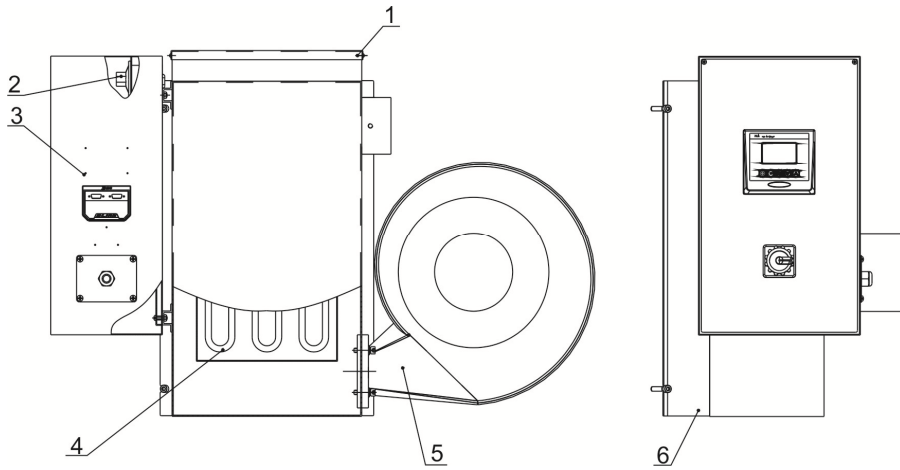

1. Structural Drawing (HA-30~400)

Names of Parts:

- | | | | |
|-------------------------|--------------------------------|----------------|----------------|
| 1. Heating box assembly | 2. EGO | 3. Control box | 4. Pipe heater |
| 5. Blower | 6. Fixing plate of heating box | | |

2. Structural Drawing (HA-600~700)

Names of Parts:

- | | | | |
|----------------|------------------------------|-------------------------|-------|
| 1. Blower | 2.Fixed beam of heating case | 3. Heating box assembly | 4.EGO |
| 5. Control box | 6. Pipe heater | | |

3. Parts Drawing (HA-30~400)

Remarks: Please refer to material list 4 for specific explanation of the Arabic numbers in parts drawing.

4. Parts List (HA-30~400)

No.	Name	Part No.		
		HA-30	HA-40	HA-60
1	Heating case fastener*	YR10141100000	YR10141100000	YR10151200000
2	Drying blower*	YM40001500400	BM40253200150	BM40338000150
3	Blower fastener*	YR10001200600	YR10001200600	YR10141100000
4	Rack metal plate	BK90003001620	BK90004001620	BK90006001620
5	Control box	BH90003001150	BH90004001150	BH90006001150
6	Lamp cover	YR90441300000	YR90441300000	YR90441300000
7	Control box	YR40400200000	YR40400200000	YR40400200000
8	Pipe heater*	BH70202200050	BH70400300350	BH70123900150
No.	Name	Part No.		
		HA-100	HA-200	HA-400
1	Heating case fastener*	YR10161200000	YR10161200000	YR10607500100
2	Drying blower*	BM40432200150	BM40532200150	BM30055000060
3	Blower fastener*	YR10010000600	YR10020000600	YR10001200600
4	Rack metal plate	BK90010001620	BK90020001620	BK90040001620
5	Control box	BH90010001150	BH90020001150	BH90040001150
6	Lamp cover	YR90441300000	YR90441300000	YR90441300000