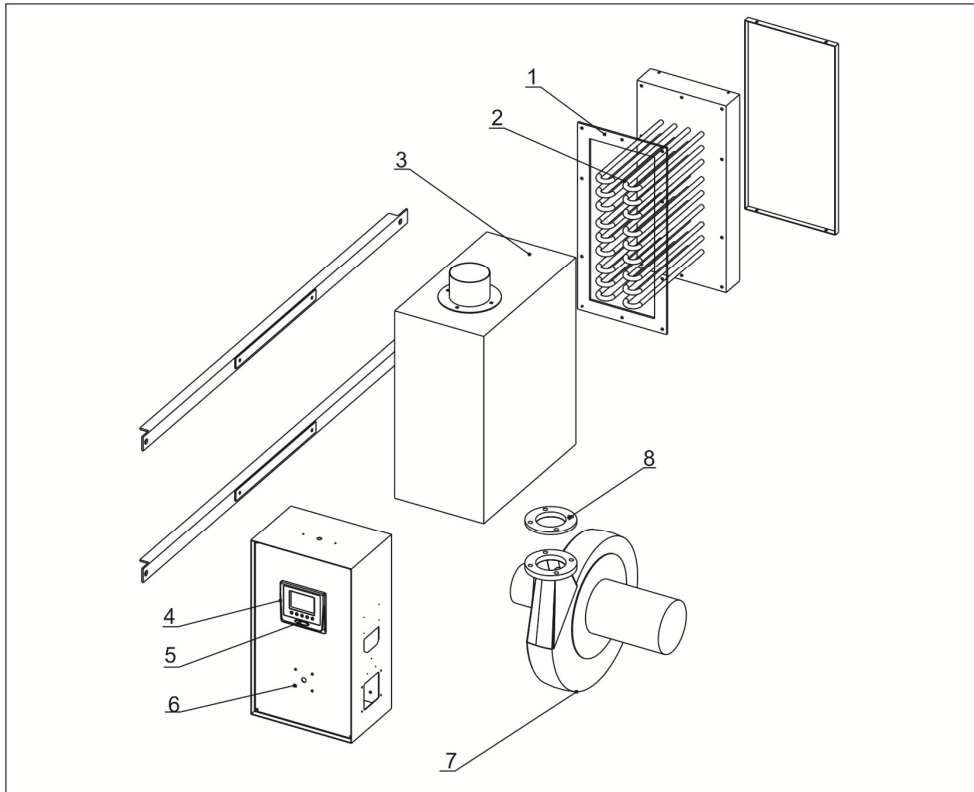

7	Control box	YR40400200000	YR40400200000	YR40400200000
8	Pipe heater*	BH70160600250	BH70301200150	BH70601800250

* means possible broken parts. ** means easy broken part. and spare backup is suggested.

Please confirm the version of manual before placing the purchase order to guarantee that the item number of the spare part is in accordance with the real object.

5. Parts Drawing (HA-600~700)

Remarks: Please refer to material list 6 for specific explanation of the Arabic numbers in parts drawing.

6. Parts List (HA-600~700)

No.	Name	Part No.	
		HA-600	HA-700
1	Heating case fastener*	YR10350040000	YR10350040000
2	Pipe heater*	BH70090000850	BH70121800150
3	Rack metal plate	BK90060001620	BK90070001620
4	Control box	BH90060001150	BH90070001150
5	Lamp cover	YR90441300000	YR90441300000
6	Control box	YR40400200000	YR40400200000
7	Blower*	BM30055000060	BM30113230050
8	Blower fastener *	YR10001200600	YR10161200000

* means possible broken parts. ** means easy broken part. and spare backup is suggested.