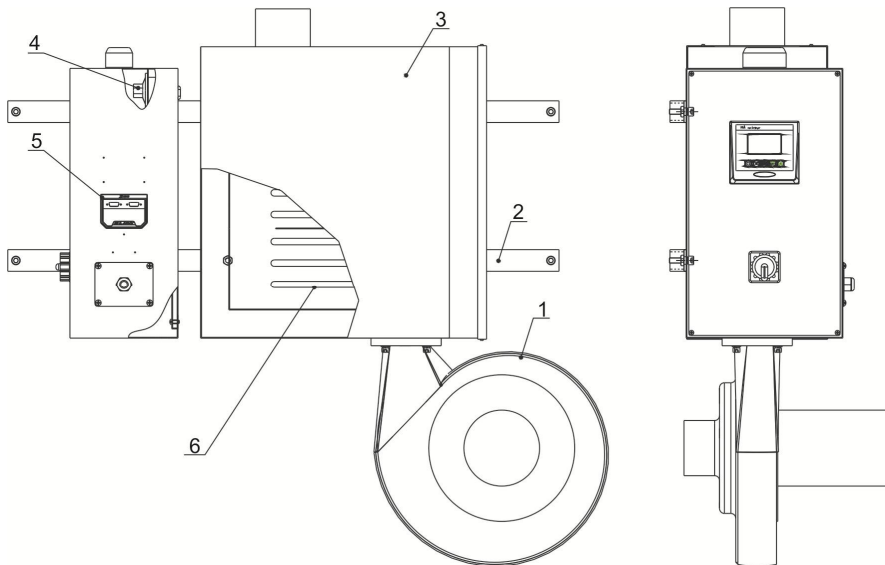

1. Structural Drawing (HA-30~400)

Names of Parts:

- | | | | |
|-------------------------|--------------------------------|----------------|----------------|
| 1. Heating box assembly | 2. EGO | 3. Control box | 4. Pipe heater |
| 5. Blower | 6. Fixing plate of heating box | | |

2. Structural Drawing (HA-600~700)

Names of Parts:

- | | | | |
|----------------|------------------------------|-------------------------|-------|
| 1. Blower | 2.Fixed beam of heating case | 3. Heating box assembly | 4.EGO |
| 5. Control box | 6. Pipe heater | | |